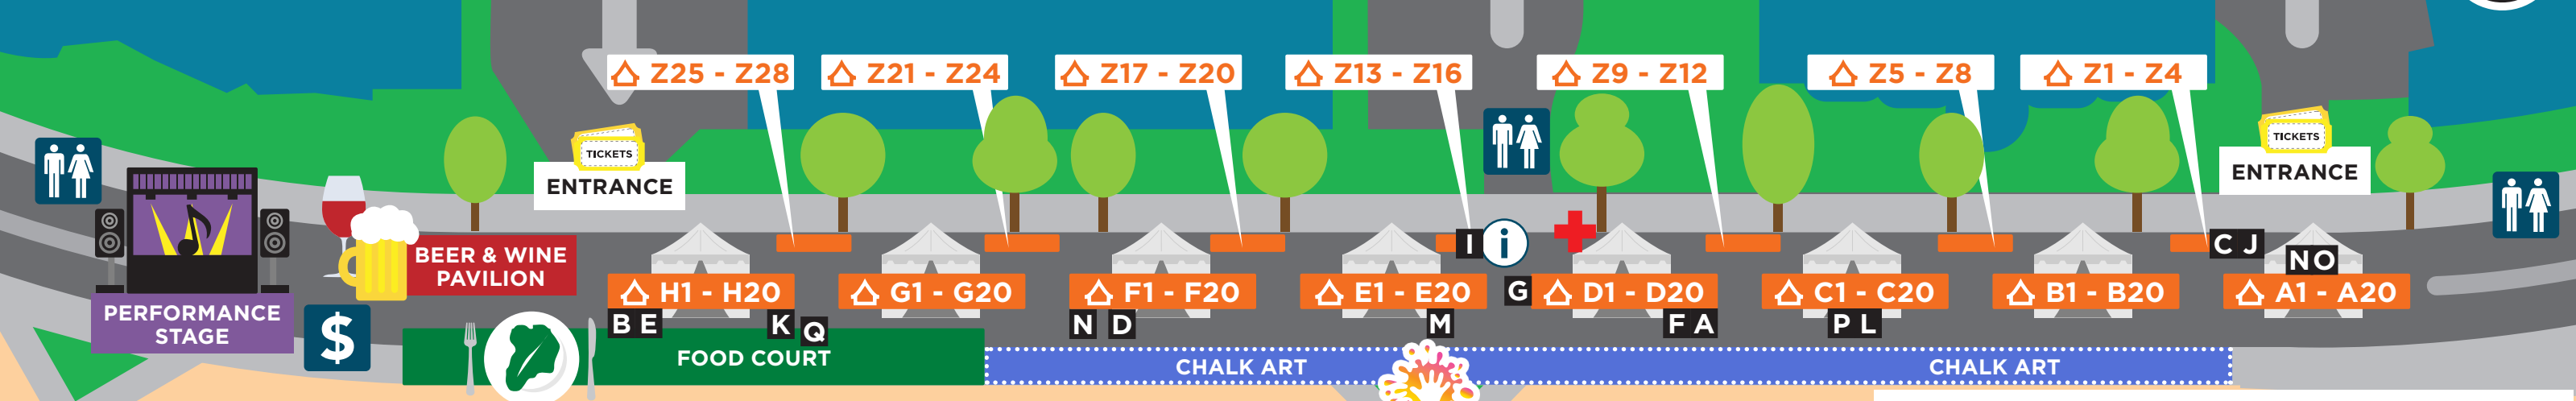

SPONSORS

EXHIBITOR LOCATIONS

A Artist & Craftsman Supply	D1, D3
B Bath Fitter	H19
C Farm Fresh to You	Z2
D Feeding San Diego	F17
E Kaleo Marketing	H17
F KFM-BFM/CW San Diego	D5
G Mission Federal Credit Union	D19, D20
H North County Visual Arts Network	F19
I Palomar Water	Z14
J Photos, Movies & More	Z1
K Reali	H1
L Renewal by Anderson	C11
M San Diego Union-Tribune	E5, E7
N State Farm	A12
O Tough Turtle	A10
P Welk Resorts	C9
Q Naked Juice	

EVENT MAP

On Armada Drive between Fleet Street

LEGEND

- Artist Tents
- ATM
- Info Booth
- Restrooms
- EMT/First Aid